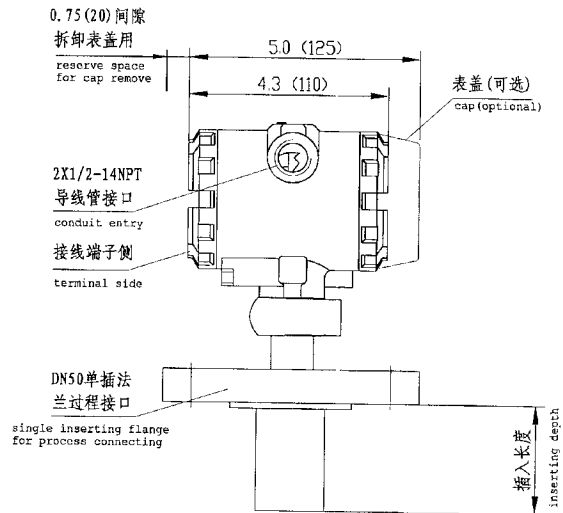

外形尺寸 DIMENSIONS

螺纹连接 thread connection

卫生型 sanitary type

单平法兰安装
single flat flange mounting

单插法兰安装
single inserting flange mounting

安装示意图 MOUNTING ILLUSTRATION

管道安装 pipe mounting

面板安装 plate mounting