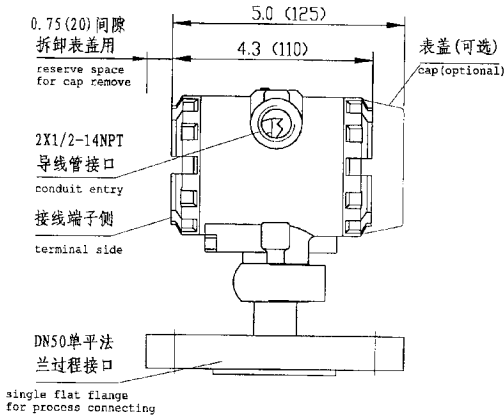

外形尺寸 DIMENSIONS

螺纹连接 thread connection

卫生型 sanitary type

单平法兰安装
single flat flange mounting

单插法兰安装
single inserting flange mounting

安装示意图 MOUNTING ILLUSTRATION

管道安装 pipe mounting

面板安装 plate mounting