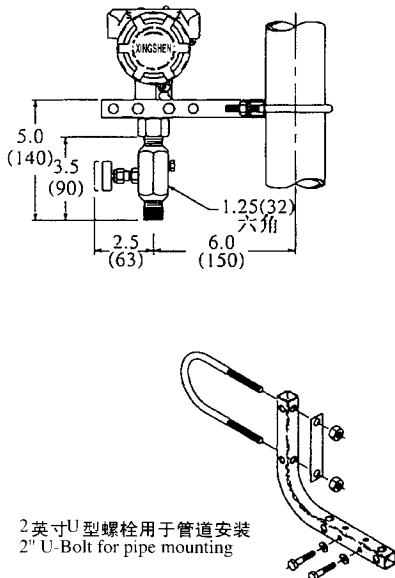

外形尺寸 DIMENSIONS

螺纹连接 thread connection

卫生型 sanitary type

单平法兰安装
single flat flange mounting

单插法兰安装
single inserting flange mounting

安装示意图 MOUNTING ILLUSTRATION

管道安装 pipe mounting

面板安装 plate mounting