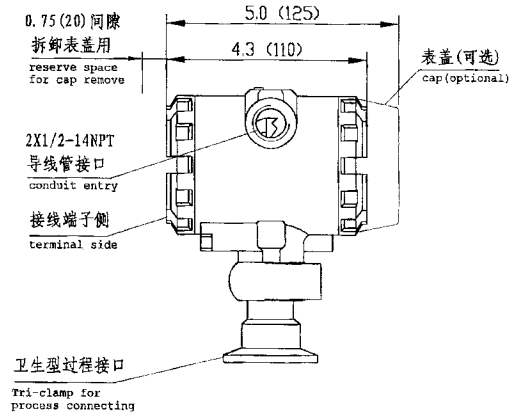

外形尺寸 DIMENSIONS

螺纹连接 thread connection

卫生型 sanitary type

单平法兰安装
single flat flange mounting

单插法兰安装
single inserting flange mounting

安装示意图 MOUNTING ILLUSTRATION

管道安装 pipe mounting

面板安装 plate mounting