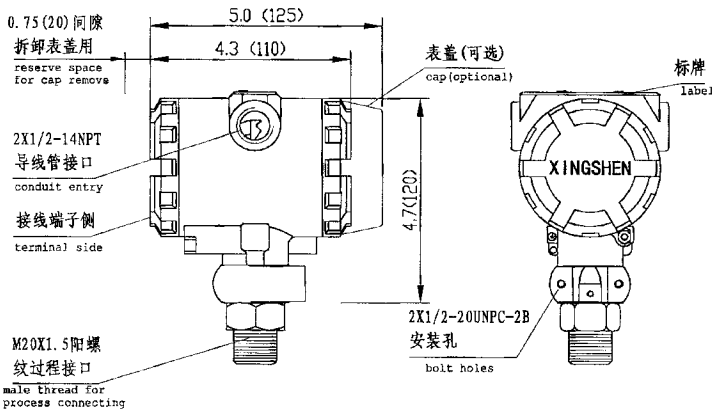

外形尺寸 DIMENSIONS

螺纹连接 thread connection

卫生型 sanitary type

单平法兰安装
single flat flange mounting

单插法兰安装
single inserting flange mounting

安装示意图 MOUNTING ILLUSTRATION

管道安装 pipe mounting

面板安装 plate mounting