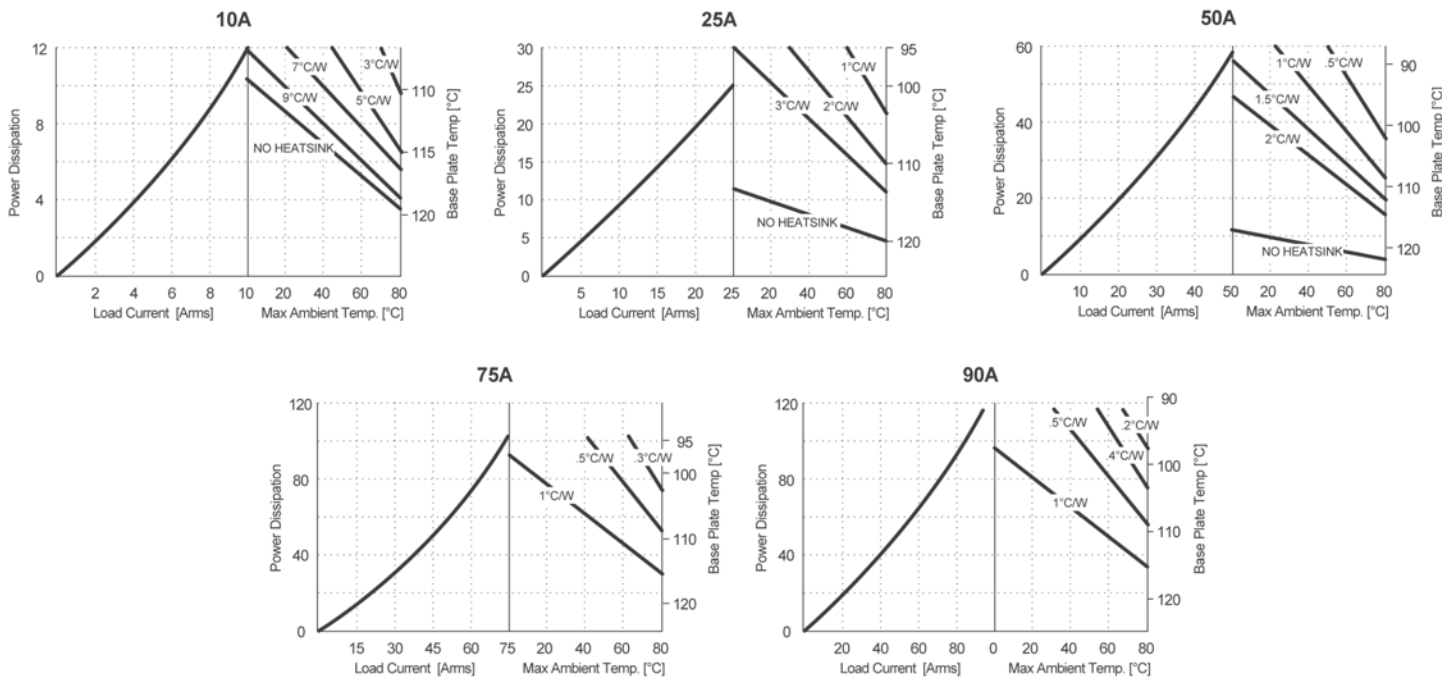

THERMAL DERATE INFORMATION

AGENCY APPROVALS

UL E116949
CSA LR81689
VDE 10143 UG (Not Applicable: -B and 4D)

Rev. 030609