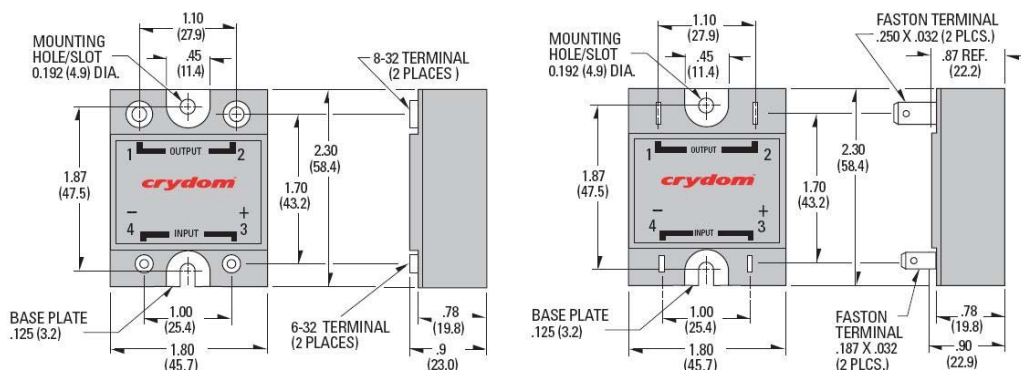

MECHANICAL SPECIFICATIONS