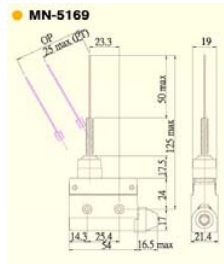

**Item nr Specification**

MN-5100-P Enclosed switch, plastic head

**MN-5110** Enclosed switch

MN-5110-P Enclosed switch, plastic head

MN-5110L Enclosed switch, long head

MN-5110XL Enclosed switch, extra long head

**MN-5120** Enclosed switch

**MN-5121** Enclosed switch

**MN-5124** Enclosed switch

**MN-5140** Enclosed switch

**MN-5141** Enclosed switch

**MN-5144** Enclosed switch

**MN-5161** Enclosed switch

**moujen europe BV**

**MN-5166** Enclosed switch

**MN-5169** Enclosed switch

**MN-5310** Enclosed switch  
**MN-5310-P** Enclosed switch, plastic head

**MN-5311** Enclosed switch  
**MN-5311-P** Enclosed switch, plastic head