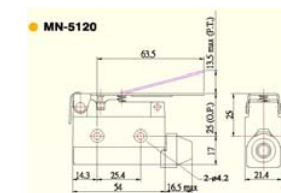

**Item nr Specification**

MN-5100-P Enclosed switch, plastic head

**MN-5110** Enclosed switch

MN-5110-P Enclosed switch, plastic head

MN-5110L Enclosed switch, long head

MN-5110XL Enclosed switch, extra long head