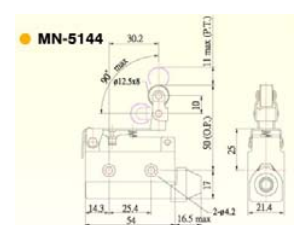

**Item nr Specification**

MN-5100-P Enclosed switch, plastic head

**MN-5110** Enclosed switch

MN-5110-P Enclosed switch, plastic head

MN-5110L Enclosed switch, long head

MN-5110XL Enclosed switch, extra long head

**MN-5120** Enclosed switch

**MN-5121** Enclosed switch

**MN-5124** Enclosed switch

**MN-5140** Enclosed switch

**MN-5141** Enclosed switch

**MN-5144** Enclosed switch

**MN-5161** Enclosed switch

**moujen europe BV**

**MN-5166** Enclosed switch

**MN-5169** Enclosed switch

**MN-5310** Enclosed switch  
**MN-5310-P** Enclosed switch, plastic head

**MN-5311** Enclosed switch  
**MN-5311-P** Enclosed switch, plastic head