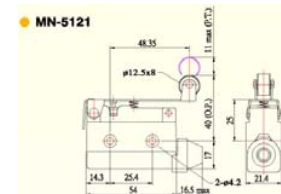

MN-5120 Enclosed switch