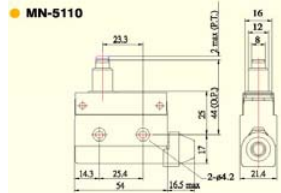

 moujen europe BV

**MN SERIES MINI ENCLOSED LIMIT SWITCHES**

**FEATURES**

- Plastic sealed construction
- IP65
- 10A 250 VAC
- -10°C to +80°C
- NO/NC contacts
- Wide choice of heads and actuators

**MN-5100** Enclosed switch

**Item nr Specification**

MN-5100-P Enclosed switch, plastic head

**MN-5110** Enclosed switch

MN-5110-P Enclosed switch, plastic head

MN-5110L Enclosed switch, long head

MN-5110XL Enclosed switch, extra long head