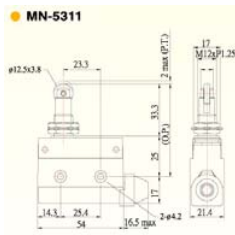

**Item nr Specification**

MN-5100-P Enclosed switch, plastic head

**MN-5110** Enclosed switch

MN-5110-P Enclosed switch, plastic head

MN-5110L Enclosed switch, long head

MN-5110XL Enclosed switch, extra long head

**MN-5120** Enclosed switch

**MN-5121** Enclosed switch

**MN-5124** Enclosed switch

**MN-5140** Enclosed switch

**MN-5141** Enclosed switch

**MN-5144** Enclosed switch

**MN-5161** Enclosed switch

**moujen europe BV**

**MN-5166** Enclosed switch

**MN-5169** Enclosed switch

**MN-5310** Enclosed switch  
**MN-5310-P** Enclosed switch, plastic head

**MN-5311** Enclosed switch  
**MN-5311-P** Enclosed switch, plastic head