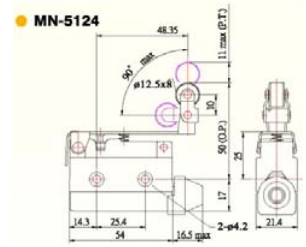

moujen europe BV

MN SERIES MINI ENCLOSED LIMIT SWITCHES

FEATURES

- Plastic sealed construction
- IP65
- 10A 250 VAC
- -10°C to +80°C
- NO/NC contacts
- Wide choice of heads and actuators

Item nr Specification

MN-5100-P Enclosed switch, plastic head

MN-5110-P Enclosed switch, plastic head

MN-5110L Enclosed switch, long head

MN-5110XL Enclosed switch, extra long head