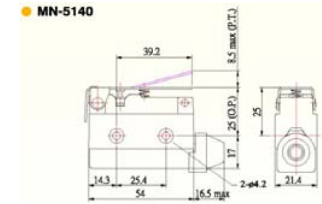

MN-5124 Enclosed switch