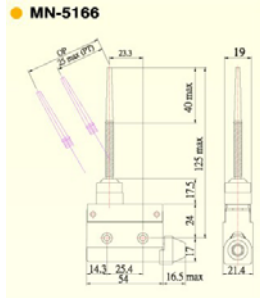

**Item nr Specification**

MN-5100-P Enclosed switch, plastic head

**MN-5110** Enclosed switch

MN-5110-P Enclosed switch, plastic head

MN-5110L Enclosed switch, long head

MN-5110XL Enclosed switch, extra long head

**MN-5120** Enclosed switch

**MN-5121** Enclosed switch

**MN-5124** Enclosed switch

**MN-5140** Enclosed switch

**MN-5141** Enclosed switch

**MN-5144** Enclosed switch

**MN-5161** Enclosed switch

**moujen europe BV**

**MN-5166** Enclosed switch

**MN-5169** Enclosed switch

**MN-5310** Enclosed switch  
**MN-5310-P** Enclosed switch, plastic head

**MN-5311** Enclosed switch  
**MN-5311-P** Enclosed switch, plastic head