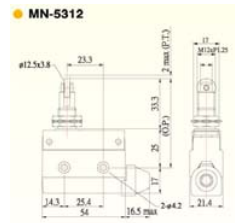

**Item nr Specification**

MN-5100-P Enclosed switch, plastic head

**MN-5110** Enclosed switch

MN-5110-P Enclosed switch, plastic head

MN-5110L Enclosed switch, long head

MN-5110XL Enclosed switch, extra long head

**MN-5166** Enclosed switch

**MN-5169** Enclosed switch

**MN-5310** Enclosed switch  
**MN-5310-P** Enclosed switch, plastic head

**MN-5311** Enclosed switch  
**MN-5311-P** Enclosed switch, plastic head

**MN-5312** Enclosed switch  
**MN-5312-P** Enclosed switch, plastic head