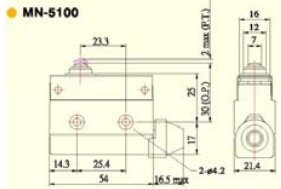

 moujen europe BV

**MN SERIES MINI ENCLOSED LIMIT SWITCHES**

**FEATURES**

- Plastic sealed construction
- IP65
- 10A 250 VAC
- -10°C to +80°C
- NO/NC contacts
- Wide choice of heads and actuators

**MN-5100** Enclosed switch

**Item nr Specification**

MN-5100-P Enclosed switch, plastic head

**MN-5110** Enclosed switch

MN-5110-P Enclosed switch, plastic head

MN-5110L Enclosed switch, long head

MN-5110XL Enclosed switch, extra long head