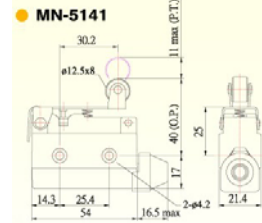

**Item nr Specification**

MN-5100-P Enclosed switch, plastic head

**MN-5110** Enclosed switch

MN-5110-P Enclosed switch, plastic head

MN-5110L Enclosed switch, long head

MN-5110XL Enclosed switch, extra long head

**MN-5120** Enclosed switch

**MN-5121** Enclosed switch

**MN-5124** Enclosed switch

**MN-5140** Enclosed switch

**MN-5141** Enclosed switch

**MN-5144** Enclosed switch

**MN-5161** Enclosed switch

**moujen europe BV**

**MN-5166** Enclosed switch

**MN-5169** Enclosed switch

**MN-5310** Enclosed switch  
**MN-5310-P** Enclosed switch, plastic head

**MN-5311** Enclosed switch  
**MN-5311-P** Enclosed switch, plastic head