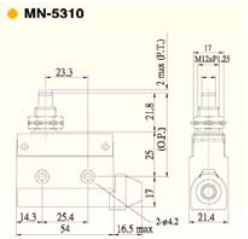

**Item nr Specification**

MN-5100-P Enclosed switch, plastic head

**MN-5110** Enclosed switch

MN-5110-P Enclosed switch, plastic head

MN-5110L Enclosed switch, long head

MN-5110XL Enclosed switch, extra long head

**MN-5120** Enclosed switch

**MN-5121** Enclosed switch

**MN-5124** Enclosed switch

**MN-5140** Enclosed switch

**MN-5141** Enclosed switch

**MN-5144** Enclosed switch

**MN-5161** Enclosed switch

**moujen europe BV**

**MN-5166** Enclosed switch

**MN-5169** Enclosed switch

**MN-5310** Enclosed switch  
**MN-5310-P** Enclosed switch, plastic head

**MN-5311** Enclosed switch  
**MN-5311-P** Enclosed switch, plastic head