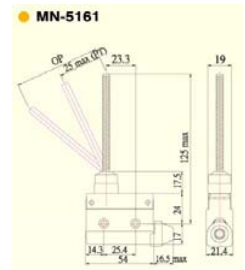

**Item nr Specification**

MN-5100-P Enclosed switch, plastic head

**MN-5110** Enclosed switch

MN-5110-P Enclosed switch, plastic head

MN-5110L Enclosed switch, long head

MN-5110XL Enclosed switch, extra long head

**MN-5120** Enclosed switch

**MN-5121** Enclosed switch

**MN-5124** Enclosed switch

**MN-5140** Enclosed switch

**MN-5141** Enclosed switch

**MN-5144** Enclosed switch

**MN-5161** Enclosed switch

**moujen europe BV**

**MN-5166** Enclosed switch

**MN-5169** Enclosed switch

**MN-5310** Enclosed switch  
**MN-5310-P** Enclosed switch, plastic head

**MN-5311** Enclosed switch  
**MN-5311-P** Enclosed switch, plastic head

**MN-5312** Enclosed switch  
**MN-5312-P** Enclosed switch, plastic head