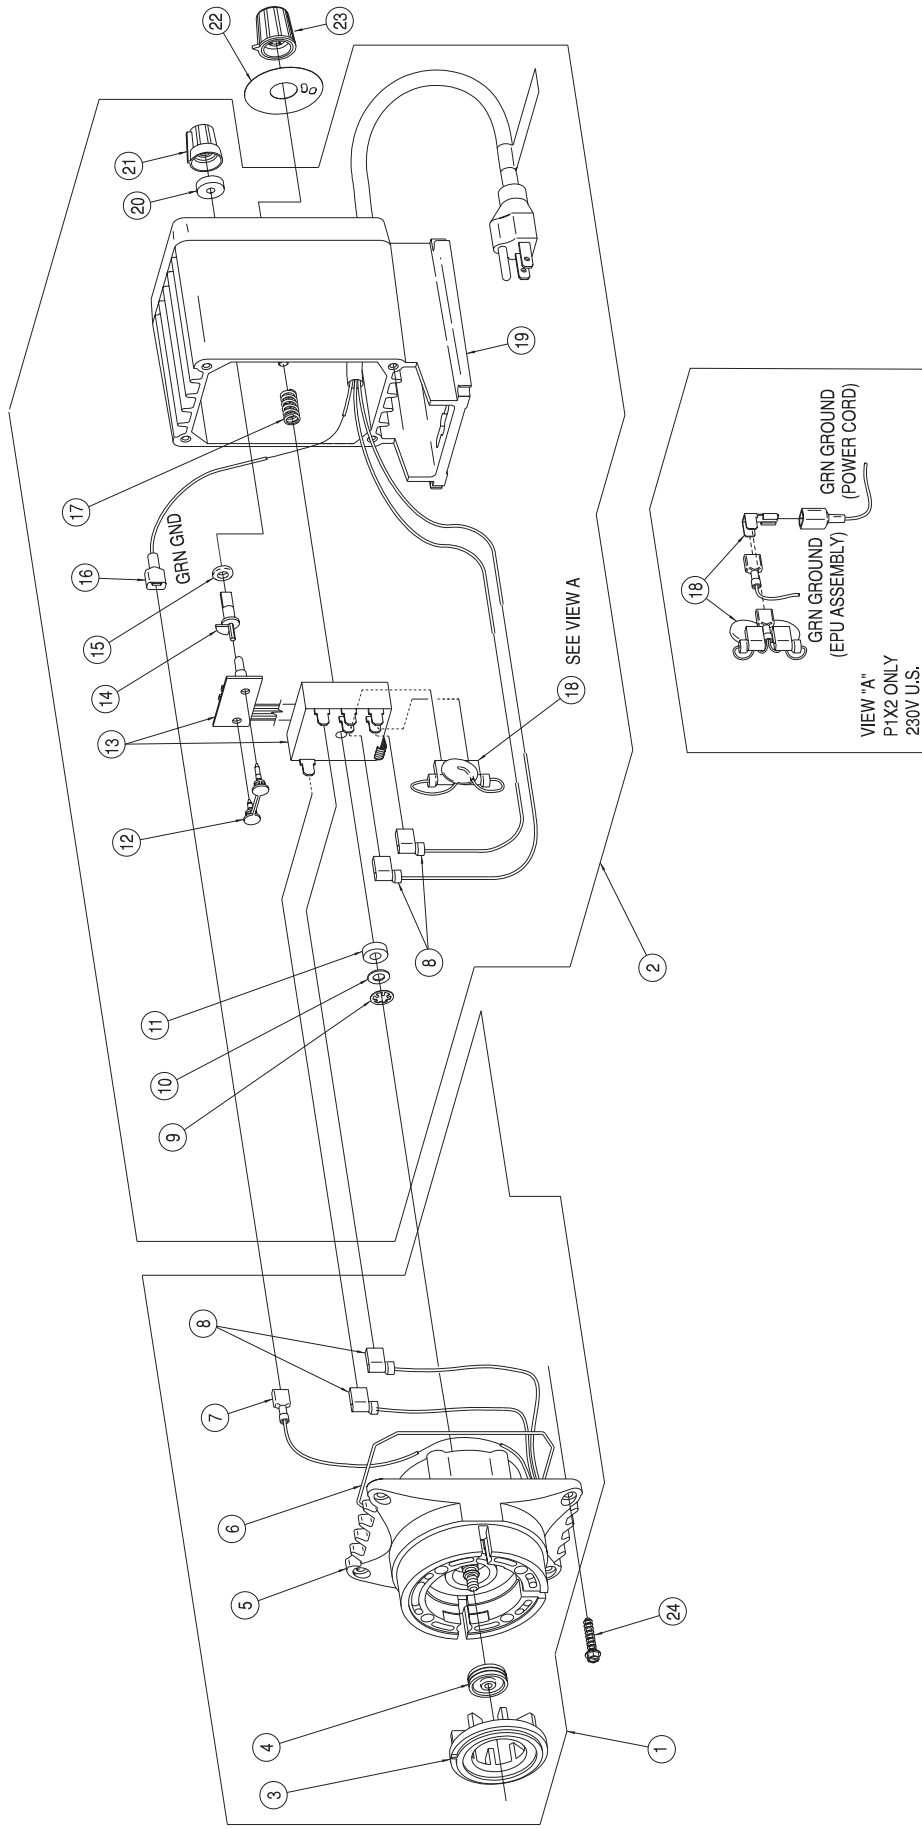

Series P1 Drive Assembly Exploded View Diagram