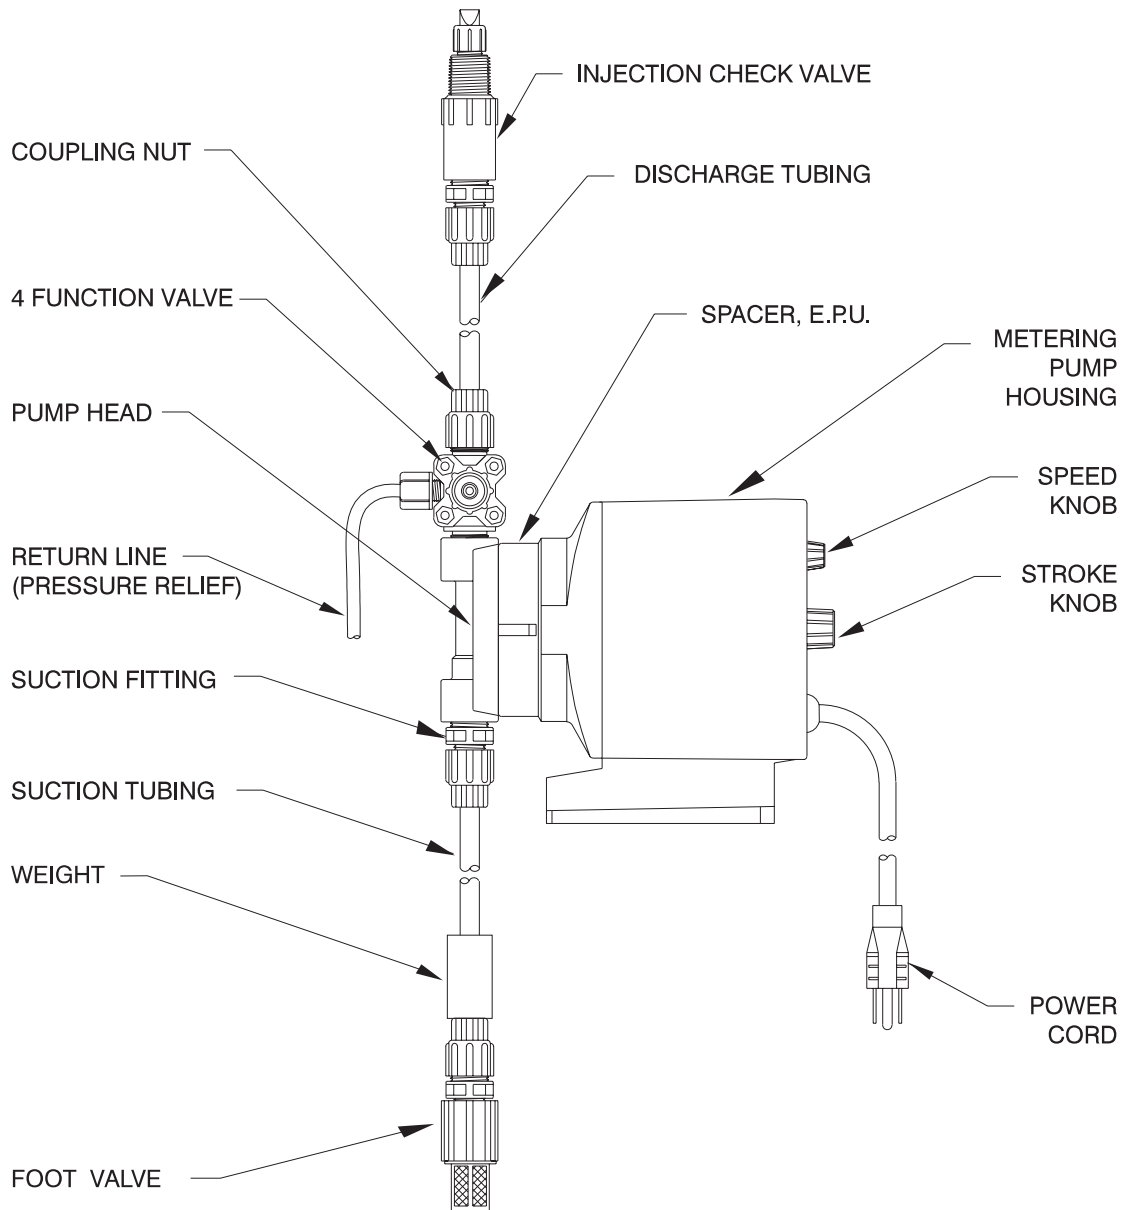

Instruction Supplement

Series P1

Electronic Metering Pump

Metering Pump Component Diagram