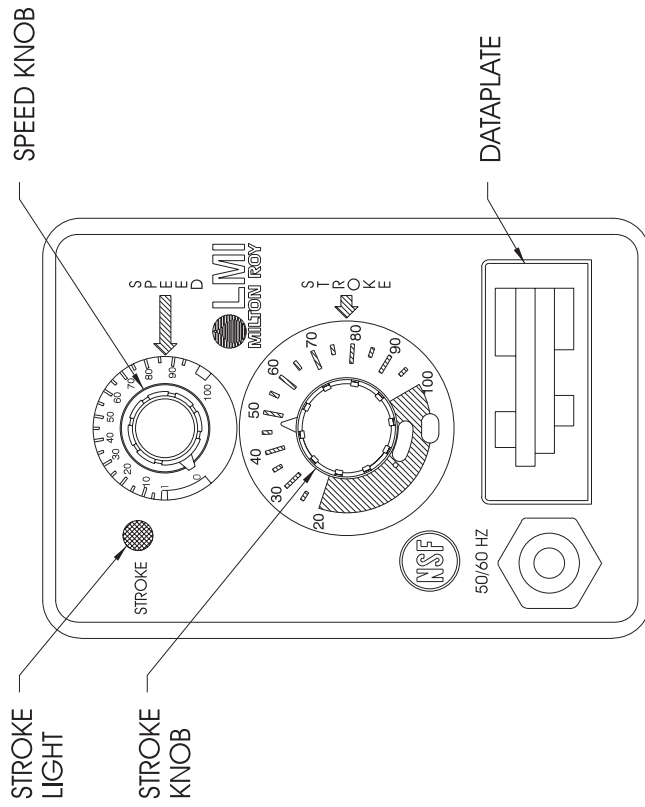

Series P1 Control Panel Detail