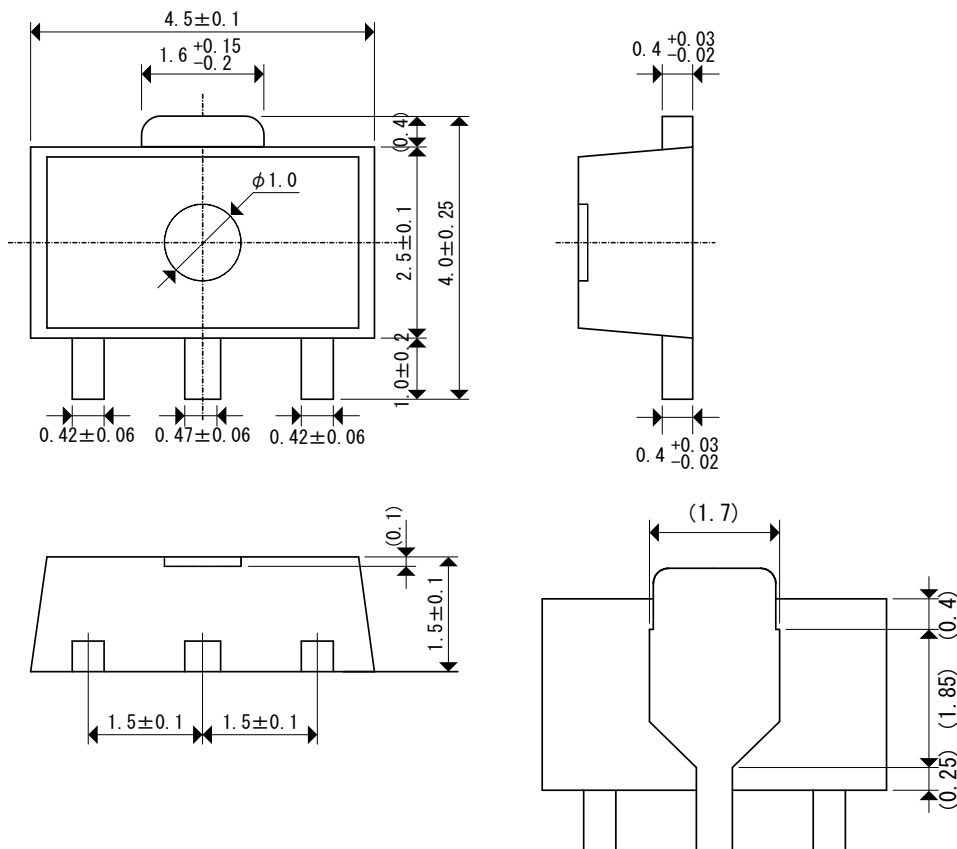

Packaging Information / Reference Pattern Layout Dimensions

● SOT-89

Unit: mm

■ Packaging Information

■ Reference Pattern Layout Dimension