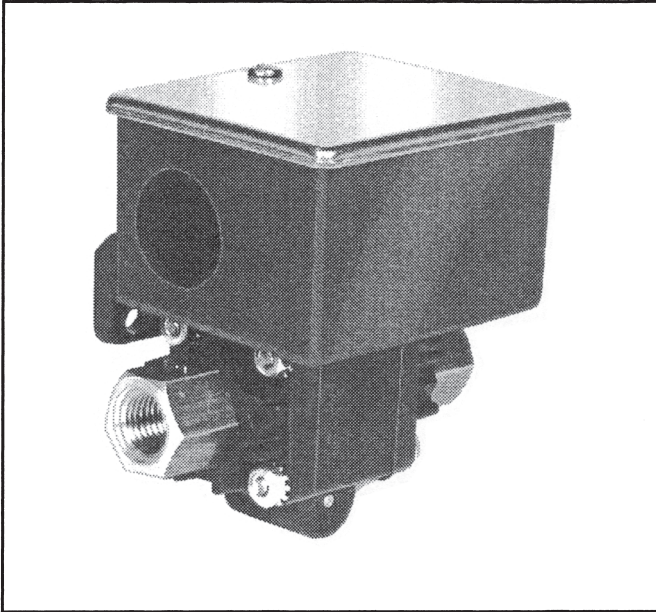

UEC24014 Differential Pressure Switch

SPECIFICATION DATA

FEATURES

- NEMA Enclosures
- UL and CSA Listed
- Gold Clad Contacts
- Brass Pipe Connection
- Pipe or Surface Mount

GENERAL

Differential Pressure switches open or close a switch contact in response to a change in the pressure rise across a pump or filter.

DESCRIPTION

Differential Pressure Switches open or close a switch contact in response to a change in sensed differential pressure.

SPECIFICATIONS

Models:

- UEC2401 4M262 NEMA 1 Enclosure
- UEC2401 4M262M900 NEMA 4 Enclosure

Burst Pressure:

300 psi (2068 kPa)

Set Point Repeatability:

Typical -1% of span

Maximum Pressure at Either Port:

150 psi (1034 kPa)

Differential Pressure Setpoint (Adjustable):

4 to 43.5 psi (28 to 300 kPa) on decreasing pressure
5.5 to 45 psi (38 to 310 kPa) on increasing pressure