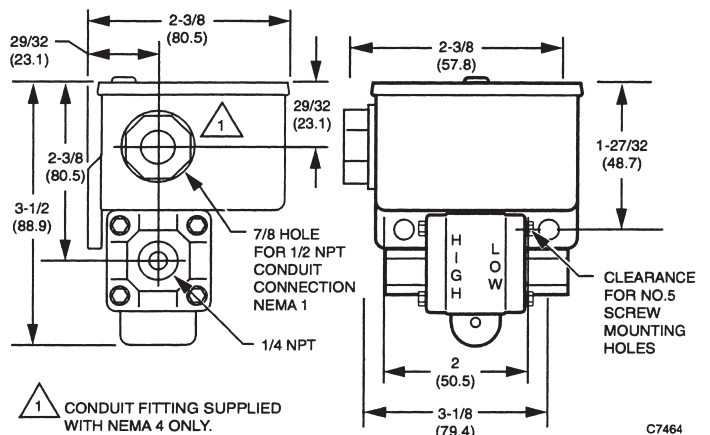

Wetted Material:

Buna-N diaphragm and O-Ring, Brass connections
Polysulphone base

Set Point Repeatability:

Typical -1% of span

Deadband:

Typical -1 psi (7 kPa)

Approvals:

UL508, E42272; CSA C22.2 no. 14-1987
Certified-LR39690

Fig. 1. Differential pressure switch dimensions in inches (millimeters).

Home and Building Control

Honeywell Inc.
Honeywell Plaza
P.O. Box 524
Minneapolis MN 55408-0524

Honeywell Latin American Division

Miami Lakes Headquarters
14505 Commerce Way Suite 500
Miami Lakes FL 33016