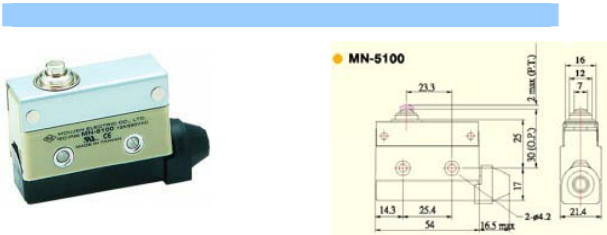

MN SERIES MINI ENCLOSED LIMIT SWITCHES

FEATURES

- Plastic sealed construction
- IP65
- 10A 250 VAC
- -10°C to +80°C
- NO/NC contacts
- Wide choice of heads and actuators

MN-5100 Enclosed switch

Item nr Specification

MN-5100-P Enclosed switch, plastic head

MN-5110 Enclosed switch

MN-5110-P Enclosed switch, plastic head

MN-5110L Enclosed switch, long head

MN-5110XL Enclosed switch, extra long head

MN-5120 Enclosed switch