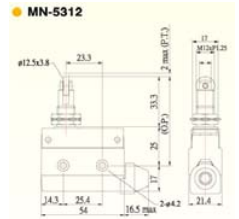

MN-5169 Enclosed switch

MN-5310 Enclosed switch
MN-5310-P Enclosed switch, plastic head

MN-5311 Enclosed switch
MN-5311-P Enclosed switch, plastic head

MN-5312 Enclosed switch
MN-5312-P Enclosed switch, plastic head