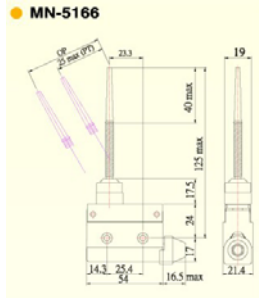

moujen europe BV

MN-5166 Enclosed switch