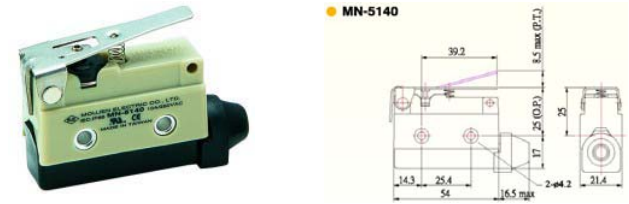

MN-5140 Enclosed switch