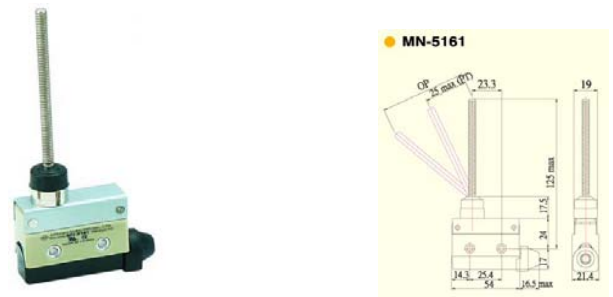

MN SERIES MINI ENCLOSED LIMIT SWITCHES

FEATURES

- Plastic sealed construction
- IP65
- 10A 250 VAC
- -10°C to +80°C
- NO/NC contacts
- Wide choice of heads and actuators

MN-5100 Enclosed switch

Item nr Specification

MN-5121 Enclosed switch

MN-5124 Enclosed switch

MN-5140 Enclosed switch

MN-5141 Enclosed switch

MN-5144 Enclosed switch

MN-5161 Enclosed switch

联系人:钱军辉

手机:13143436561
0755-81642429