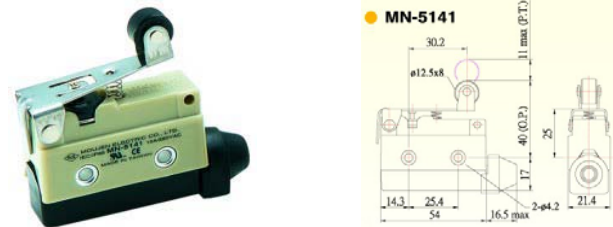

MN-5141 Enclosed switch