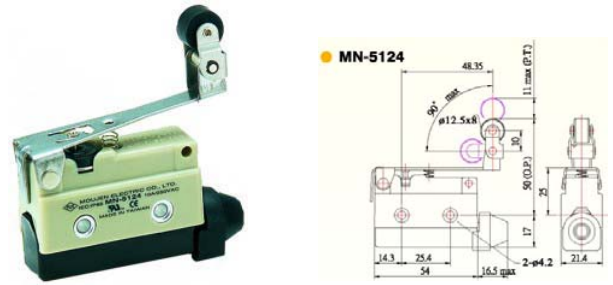

MN-5124 Enclosed switch