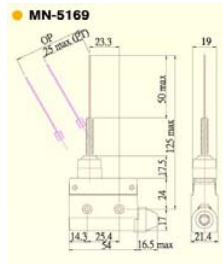

MN-5169 Enclosed switch