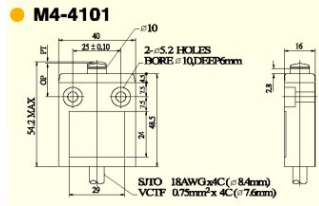

M4 SERIES ENCLOSED LIMIT SWITCHES

FEATURES

- Metal case housing
- IP67
- 5A 125 or 250 VAC
- -15°C to +70°C
- NO/NC contacts
- Wide choice of heads and actuators
- 

Item nr Specification

M4-4101-2	VCTF cable 2m, IP67
M4-4101-2L	SJTO cable 2m, IP67
M4-4101S-2	VCTF cable 2m, side out cable, IP67
M4-4101S-2L	SJTO cable 2m, side out cable, IP67
M4-4101Q-□	Quick connect in M12, AC or DC, w/out cable, IP67

M4-4102-2	VCTF cable 2m, IP67
M4-4102-2L	SJTO cable 2m, IP67
M4-4102S-2	VCTF cable 2m, side out cable, IP67
M4-4102S-2L	SJTO cable 2m, side out cable, IP67
M4-4102Q-□	Quick connect in M12, AC or DC, w/out cable, IP67

M4-4102R-2	VCTF cable 2m, IP67
M4-4102R-2L	SJTO cable 2m, IP67
M4-4102RS-2	VCTF cable 2m, side out cable, IP67
M4-4102RS-2L	SJTO cable 2m, side out cable, IP67
M4-4102RQ-□	Quick connect in M12, AC or DC, w/out cable, IP67