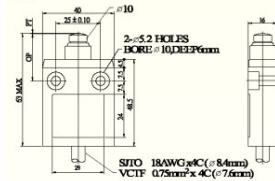

M4-4111

- M4-4111-2 VCTF cable 2m, IP67
- M4-4111-2L SJTO cable 2m, IP67
- M4-4111S-2 VCTF cable 2m, side out cable
- M4-4111S-2L SJTO cable 2m, side out cable
- M4-4111Q-□ Quick connect in M12, AC or DC, w/out cable