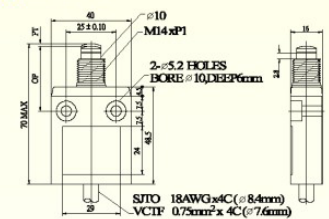

M4-4310

- M4-4310-2 VCTF cable 2m, IP67
- M4-4310-2L SJTO cable 2m, IP67
- M4-4310S-2 VCTF cable 2m, side out cable, IP67
- M4-4310S-2L SJTO cable 2m, side out cable, IP67
- M4-4310Q-□ Quick connect in M12, AC or DC, w/out cable, IP67