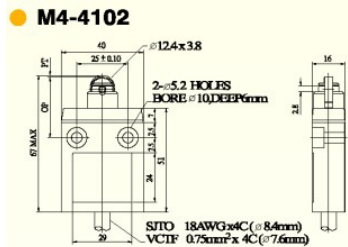

M4 SERIES ENCLOSED LIMIT SWITCHES

FEATURES

- Metal case housing
- IP67
- 5A 125 or 250 VAC
- -15°C to +70°C
- NO/NC contacts
- Wide choice of heads and actuators
- 

Item nr Specification

M4-4101-2	VCTF cable 2m, IP67
M4-4101-2L	SJTO cable 2m, IP67
M4-4101S-2	VCTF cable 2m, side out cable, IP67
M4-4101S-2L	SJTO cable 2m, side out cable, IP67
M4-4101Q-□	Quick connect in M12, AC or DC, w/out cable, IP67

M4-4102R-2	VCTF cable 2m, IP67
M4-4102R-2L	SJTO cable 2m, IP67
M4-4102RS-2	VCTF cable 2m, side out cable, IP67
M4-4102RS-2L	SJTO cable 2m, side out cable, IP67
M4-4102RQ-□	Quick connect in M12, AC or DC, w/out cable, IP67