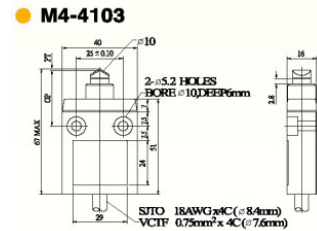

M4 SERIES ENCLOSED LIMIT SWITCHES

FEATURES

- Metal case housing
- IP67
- 5A 125 or 250 VAC
- -15°C to +70°C
- NO/NC contacts
- Wide choice of heads and actuators
- 

Item nr Specification

M4-4101-2	VCTF cable 2m, IP67
M4-4101-2L	SJTO cable 2m, IP67
M4-4101S-2	VCTF cable 2m, side out cable, IP67
M4-4101S-2L	SJTO cable 2m, side out cable, IP67
M4-4101Q-□	Quick connect in M12, AC or DC, w/out cable, IP67

M4-4102-2	VCTF cable 2m, IP67
M4-4102-2L	SJTO cable 2m, IP67
M4-4102S-2	VCTF cable 2m, side out cable, IP67
M4-4102S-2L	SJTO cable 2m, side out cable, IP67
M4-4102Q-□	Quick connect in M12, AC or DC, w/out cable, IP67

M4-4102R-2	VCTF cable 2m, IP67
M4-4102R-2L	SJTO cable 2m, IP67
M4-4102RS-2	VCTF cable 2m, side out cable, IP67
M4-4102RS-2L	SJTO cable 2m, side out cable, IP67
M4-4102RQ-□	Quick connect in M12, AC or DC, w/out cable, IP67