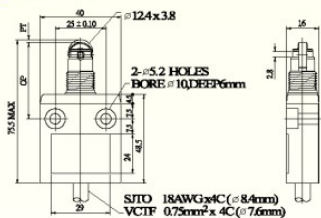

M4-4311

- M4-4311-2 VCTF cable 2m, IP67
- M4-4311-2L SJTO cable 2m, IP67
- M4-4311S-2 VCTF cable 2m, side out cable, IP67
- M4-4311S-2L SJTO cable 2m, side out cable, IP67
- M4-4311Q-□ Quick connect in M12, AC or DC, w/out cable, IP67