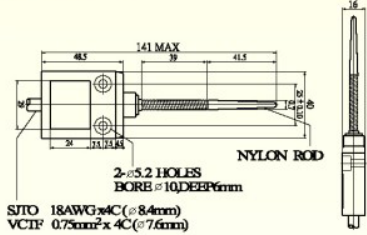

M4-4106

- M4-4106-2 VCTF cable 2m, IP67
- M4-4106-2L SJTO cable 2m, IP67
- M4-4106S-2 VCTF cable 2m, side out cable, IP67
- M4-4106S-2L SJTO cable 2m, side out cable, IP67
- M4-4106Q-□ Quick connect in M12, AC or DC, w/out cable, IP67