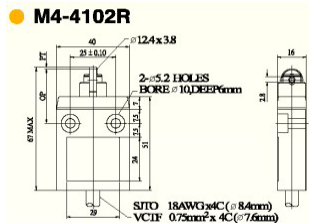

M4 SERIES ENCLOSED LIMIT SWITCHES

FEATURES

- Metal case housing
- IP67
- 5A 125 or 250 VAC
- -15°C to +70°C
- NO/NC contacts
- Wide choice of heads and actuators
- 

Item nr Specification

M4-4101-2	VCTF cable 2m, IP67
M4-4101-2L	SJTO cable 2m, IP67
M4-4101S-2	VCTF cable 2m, side out cable, IP67
M4-4101S-2L	SJTO cable 2m, side out cable, IP67
M4-4101Q-□	Quick connect in M12, AC or DC, w/out cable, IP67

M4-4102-2	VCTF cable 2m, IP67
M4-4102-2L	SJTO cable 2m, IP67
M4-4102S-2	VCTF cable 2m, side out cable, IP67
M4-4102S-2L	SJTO cable 2m, side out cable, IP67
M4-4102Q-□	Quick connect in M12, AC or DC, w/out cable, IP67

M4-4102R-2	VCTF cable 2m, IP67
M4-4102R-2L	SJTO cable 2m, IP67
M4-4102RS-2	VCTF cable 2m, side out cable, IP67
M4-4102RS-2L	SJTO cable 2m, side out cable, IP67
M4-4102RQ-□	Quick connect in M12, AC or DC, w/out cable, IP67