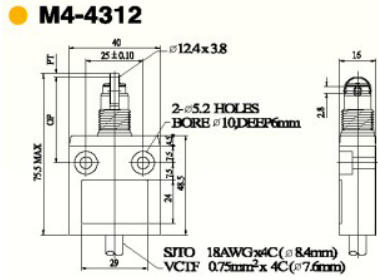

M4-4310

- M4-4310-2 VCTF cable 2m, IP67
- M4-4310-2L SJTO cable 2m, IP67
- M4-4310S-2 VCTF cable 2m, side out cable, IP67
- M4-4310S-2L SJTO cable 2m, side out cable, IP67
- M4-4310Q-□ Quick connect in M12, AC or DC, w/out cable, IP67

M4-4311

- M4-4311-2 VCTF cable 2m, IP67
- M4-4311-2L SJTO cable 2m, IP67
- M4-4311S-2 VCTF cable 2m, side out cable, IP67
- M4-4311S-2L SJTO cable 2m, side out cable, IP67
- M4-4311Q-□ Quick connect in M12, AC or DC, w/out cable, IP67