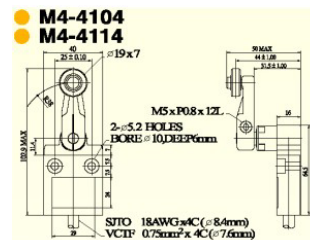

M4-4104-2	VCTF cable 2m, IP67
M4-4104-2L	SJTO cable 2m, IP67
M4-4104S-2	VCTF cable 2m, side out cable, IP67
M4-4104S-2L	SJTO cable 2m, side out cable, IP67
M4-4104Q-□	Quick connect in M12, AC or DC, w/out cable, IP67