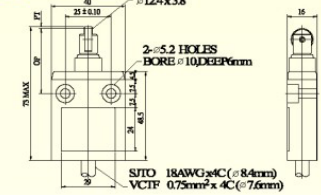

M4-4111

- M4-4111-2 VCTF cable 2m, IP67
- M4-4111-2L SJTO cable 2m, IP67
- M4-4111S-2 VCTF cable 2m, side out cable
- M4-4111S-2L SJTO cable 2m, side out cable
- M4-4111Q-□ Quick connect in M12, AC or DC, w/out cable

M4-4112

- M4-4112-2 VCTF cable 2m, IP67
- M4-4112-2L SJTO cable 2m, IP67
- M4-4112S-2 VCTF cable 2m, side out cable, IP67
- M4-4112S-2L SJTO cable 2m, side out cable, IP67
- M4-4112Q-□ Quick connect in M12, AC or DC, w/out cable, IP67

M4-4112R

- M4-4112R-2 VCTF cable 2m, IP67
- M4-4112R-2L SJTO cable 2m, IP67
- M4-4112RS-2 VCTF cable 2m, side out cable, IP67
- M4-4112RS-2L SJTO cable 2m, side out cable, IP67
- M4-4112RQ-□ Quick connect in M12, AC or DC, w/out cable, IP67