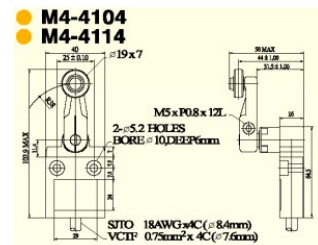

M4 SERIES ENCLOSED LIMIT SWITCHES

FEATURES

- Metal case housing
- IP67
- 5A 125 or 250 VAC
- -15°C to +70°C
- NO/NC contacts
- Wide choice of heads and actuators
- •

Item nr Specification

M4-4101-2	VCTF cable 2m, IP67
M4-4101-2L	SJTO cable 2m, IP67
M4-4101S-2	VCTF cable 2m, side out cable, IP67
M4-4101S-2L	SJTO cable 2m, side out cable, IP67
M4-4101Q-□	Quick connect in M12, AC or DC, w/out cable, IP67

M4-4102-2	VCTF cable 2m, IP67
M4-4102-2L	SJTO cable 2m, IP67
M4-4102S-2	VCTF cable 2m, side out cable, IP67
M4-4102S-2L	SJTO cable 2m, side out cable, IP67
M4-4102Q-□	Quick connect in M12, AC or DC, w/out cable, IP67

M4-4102R-2	VCTF cable 2m, IP67
M4-4102R-2L	SJTO cable 2m, IP67
M4-4102RS-2	VCTF cable 2m, side out cable, IP67
M4-4102RS-2L	SJTO cable 2m, side out cable, IP67
M4-4102RQ-□	Quick connect in M12, AC or DC, w/out cable, IP67

M4-4103-2	VCTF cable 2m, IP67
M4-4103-2L	SJTO cable 2m, IP67
M4-4103S-2	VCTF cable 2m, side out cable, IP67
M4-4103S-2L	SJTO cable 2m, side out cable, IP67
M4-4103Q-□	Quick connect in M12, AC or DC, w/out cable, IP67

M4-4104-2	VCTF cable 2m, IP67
M4-4104-2L	SJTO cable 2m, IP67
M4-4104S-2	VCTF cable 2m, side out cable, IP67
M4-4104S-2L	SJTO cable 2m, side out cable, IP67
M4-4104Q-□	Quick connect in M12, AC or DC, w/out cable, IP67

M4-4114-2	VCTF cable 2m, IP67
M4-4114-2L	SJTO cable 2m, IP67
M4-4114S-2	VCTF cable 2m, side out cable, IP67
M4-4114S-2L	SJTO cable 2m, side out cable, IP67
M4-4114Q-□	Quick connect in M12, AC or DC, w/out cable, IP67