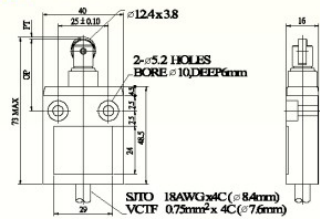

M4-4112

- M4-4112-2 VCTF cable 2m, IP67
- M4-4112-2L SJTO cable 2m, IP67
- M4-4112S-2 VCTF cable 2m, side out cable, IP67
- M4-4112S-2L SJTO cable 2m, side out cable, IP67
- M4-4112Q-□ Quick connect in M12, AC or DC, w/out cable, IP67